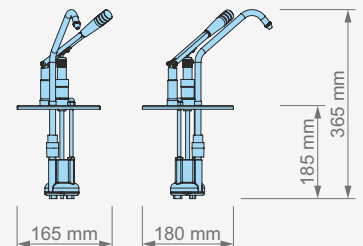

- Lever-action handle
- Comptiable with GN Gastronorm containers
- Available with Set 1 / Set2 / Set 3 Holders

Gastronorm Lever Dispenser Unit GN 1/6

Item Nr / Code	Product Name	Dimensions	Weight	Capacity	Dosage
160102	KD-0216-200-A DISPENSER UNIT	165 x 180 x 365 mm (h)	1,30 kg	N/A	35 ml (± 5)
160105	KD-0216-150-A DISPENSER UNIT	165 x 180 x 315 mm (h)	1,20 kg	N/A	35 ml (± 5)