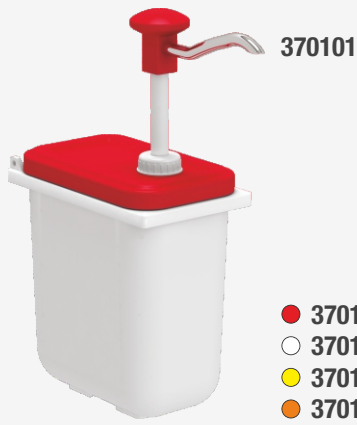

Technical Specification

● 370101 ○ 370102 ● 370103 ● 370104

Push Button Dispenser with Fountain Jar

Push button Dispensers with Fountain jar comes with different colour lid options and dispenser Headers. Fountain Jars can easily drop-in to kitchen counter tops and will allow you to create your own Sauce dispensing work areas.

- Durable Plastic Dispenser unit
- 1,9 Lt. Fountain jar drop-in
- Plastic lid cover with color options
- Available with Set 1 / Set 2 / Set 3 / Set 4 Z-Holders

Push Button Dispenser with 1,9 Ltr. Fountain Jar

● 370101
○ 370102
● 370103
● 370104

Item Nr / Code	Product Name	Dimensions	Weight	Capacity	Dosage
370101 ●	KDP-003 PUSH BUTTON DISPENSER	115 x 190 x 330 mm (h)	0,40 kg	1,9 l	30 ml (± 5)
370102 ○					
370103 ●					
370104 ●					