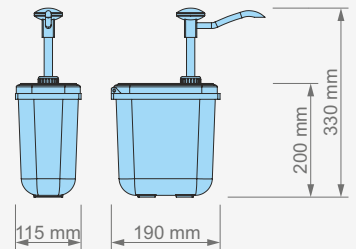

Technical Specification

● 370101 ○ 370102 ● 370103 ● 370104

Push Button Dispenser with Fountain Jar

Push button Dispensers with Fountain jar comes with different colour lid options and dispenser Headers. Fountain Jars can easily drop-in to kitchen counter tops and will allow you to create your own Sauce dispensing work areas.

- Durable Plastic Dispenser unit
- 1,9 Lt. Fountain jar drop-in
- Plastic lid cover with color options
- Available with Set 1 / Set 2 / Set 3 / Set 4 Z-Holders

Push Button Dispenser with 1,9 Ltr. Fountain Jar

● 370101
○ 370102
● 370103
● 370104

Item Nr / Code	Product Name	Dimensions	Weight	Capacity	Dosage
370101 ●	KDP-003 PUSH BUTTON DISPENSER	115 x 190 x 330 mm (h)	0,40 kg	1,9 l	30 ml (± 5)
370102 ○					
370103 ●					
370104 ●					