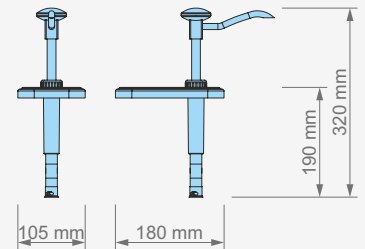

- Durable Plastic Dispenser unit
- 1,9 Lt. Fountain jar drop-in
- Plastic lid cover with color options
- Available with Set 1 / Set 2 / Set 3 / Set 4 Z-Holders

### Push Button Dispenser Unit

- 370105
- 370106
- 370107
- 370108

Item Nr / Code	Product Name	Dimensions	Weight	Capacity	Dosage
370105 ●	<b>KDP-003</b> PUSH BUTTON DISPENSER UNIT	105 x 180 x 260 mm (h)	0,15 kg	N/A	30 ml (± 5)
370106 ○					
370107 ●					
370108 ●					