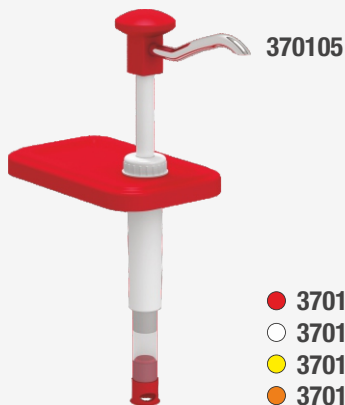

## Technical Specification

● 370105 ○ 370106 ● 370107 ● 370108

### Push Button Dispenser with Fountain Jar

Push button Dispensers with Fountain jar comes with different colour lid options and dispenser Headers. Fountain Jars can easily drop-in to kitchen counter tops and will allow you to create your own Sauce dispensing work ares.

- Durable Plastic Dispenser unit
- 1,9 Lt. Fountain jar drop-in
- Plastic lid cover with color options
- Available with Set 1 / Set 2 / Set 3 / Set 4 Z-Holders

### Push Button Dispenser Unit

- 370105
- 370106
- 370107
- 370108

Item Nr / Code	Product Name	Dimensions	Weight	Capacity	Dosage
370105 ●	<b>KDP-003</b> PUSH BUTTON DISPENSER UNIT	105 x 180 x 260 mm (h)	0,15 kg	N/A	30 ml (± 5)
370106 ○					
370107 ●					
370108 ●					